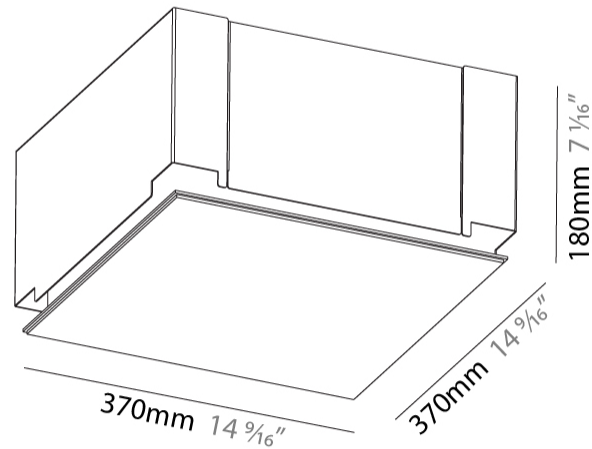

PHYSICAL

Shape: Square
Length (mm): 370
Length (in): 14 ⁹/₁₆"
Width (mm): 370
Width (in): 14 ⁹/₁₆"
Height (mm): 180
Height (in): 7 ¹/₁₆"
Ceiling Thickness (mm): 10 / 12.5 / 15 / 25 / 30
Ceiling Thickness (in): 3/8 or 1/2 or 9/16 or 1 or 1 3/16
Min. Recessing Depth (mm): 200
Min. Recessing Depth (in): 7 ⁷/₈"
Light Distribution: Direct
Diffuser: PMMA - Opal
Fixture Finish: SSR / BKV / CWI / CRY / HAB / UFT / ITA / RUA / FTG / MYG / LOD / PUS / FRO / FUP / KIA / POP / BLS / SPG / MEY / GOH / GUM / CHC / COM / ABZ / JAG / OBR / MOS / ROR
Fixture Material: Extruded Aluminum / Steel
Cable Details: 405mm 15 15/16" x 405mm / 15 15/16"
Upon Request: Unique Sizes Unique Ceiling Thickness Unique Mounting Depth Spot Inserts

ELECTRICAL

Lamp Type: LED (Zhaga Standard)
Input Wattage (W): 12.4
Total Output Wattage (W): 10.8
Dimming: Tri-Mode (Non-Dimming and Phase Dimming (120Vac only) and 0-10V Dimming)
Driver Included: Yes
Driver Location: Integrated
Driver Type: Constant Current - Universal
Driver Class: Class 2
Input Voltage (V): 120 - 277
Constant Current (MA): 350

LED

Color Temperature (°K): 3000 / 3500 / 4000
Max. Delivered Lumen (lm): 1090 / 1107 / 1130
CRI: >80 CRI
Efficiency (%): 0.651
Lamp Life (hrs): 50000
Upon Request: RGB-W Tunable White Special Color Temperature CRI90

OPTICAL

RATINGS AND CERTIFICATIONS

Certified By: Certified for North American Standards
IP rating: IP20

200mm 7 ¹/₁₆" 405mm x 405mm 15 ¹⁵/₁₆" x 15 ¹⁵/₁₆" 10 | 12 1/2 | 15 | 25 | 30mm 3/8" | 1/2" | 9/16" | 1" | 1 3/16"